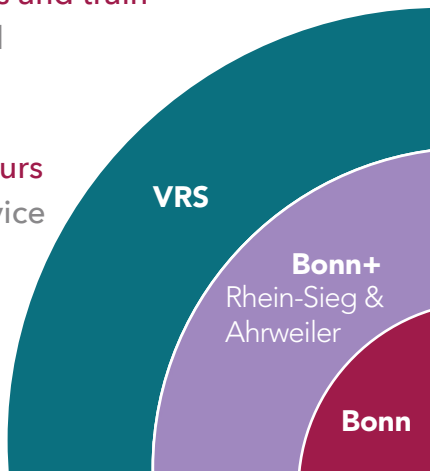

PRICES AT A GLANCE

WELCOME**CARD** Bonn

SINGLE 10 € / FAMILY¹ 19 €

including ticket for the Bonn city area

WELCOME**CARD** Bonn+

SINGLE 14 € / FAMILY¹ 26 €

including ticket for the extended Bonn region²

WELCOME**CARD** VRS³

SINGLE 24 € / FAMILY¹ 49 €

including ticket for the extended VRS network

¹ Two adults and up to three children (6-17 years)

² Extended Bonn region: Bonn, Brühl, Bornheim, Wesseling, Niederkassel, Troisdorf, St. Augustin, Siegburg, Swisttal, Alfter, Rheinbach, Meckenheim, Wachtberg, Bad Honnef, Königswinter, Hennef, Grafschaft, Bad Neuenahr-Ahrweiler, and Remagen

³ An overview of the entire VRS network can be found at: www.vrs.de

WHY? BECAUSE!

Free admission & discounts
at attractions, museums, and
leisure activities.

Free travel by bus and train
to attractions and
offers.

Validity for 24 hours
from the first service
used.